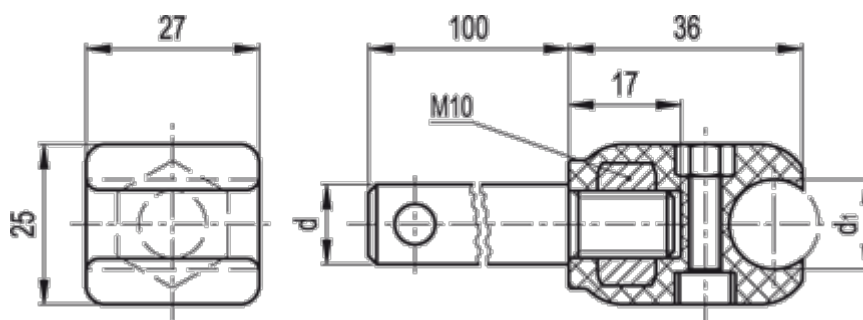

Data Sheet

Article number: 2310419801
Description: E+G Guide rail clamp
MPG-C-S-P12-14

Measures

d = 12

d1 = 14

Weight (g) = 125